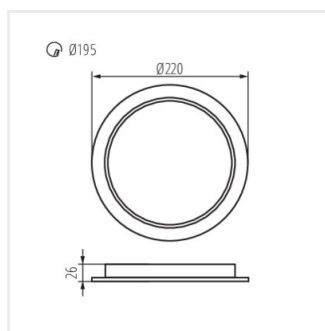

## TAVO LED

Svietidlo typu downlight

TAVO LED DO 5W-NW

TAVO LED DO 9W-NW

TAVO LED DO 12W-NW

TAVO LED DO 18W-NW

TAVO LED DO 24W-NW

TAVO LED DL 9W-NW