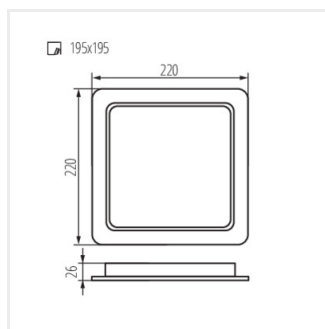

TAVO LED DL 24W-NW