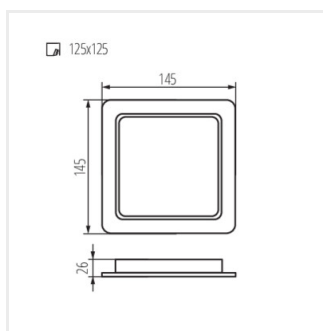

## TAVO LED

Svietidlo typu downlight

TAVO LED DO 5W-NW

TAVO LED DO 9W-NW

TAVO LED DO 12W-NW

TAVO LED DO 18W-NW

TAVO LED DO 24W-NW

TAVO LED DL 9W-NW