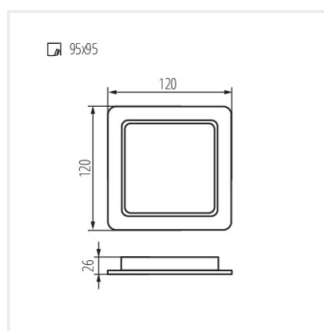

## TAVO LED

Svietidlo typu downlight

TAVO LED DO 5W-NW

TAVO LED DO 9W-NW

TAVO LED DO 12W-NW

TAVO LED DO 18W-NW

TAVO LED DO 24W-NW

TAVO LED DL 9W-NW