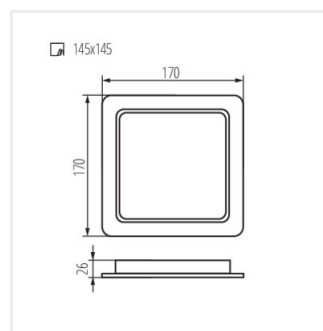

TAVO LED DL 18W-NW