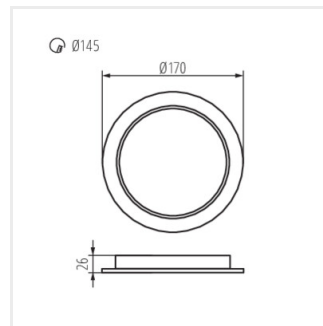

## TAVO LED

Svietidlo typu downlight

TAVO LED DO 5W-NW

TAVO LED DO 9W-NW

TAVO LED DO 12W-NW

TAVO LED DO 18W-NW

TAVO LED DO 24W-NW

TAVO LED DL 9W-NW