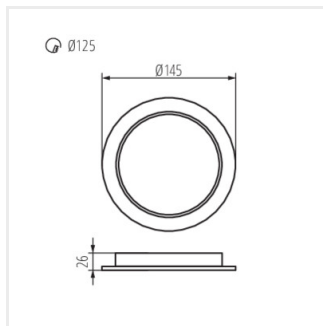

## TAVO LED

Svietidlo typu downlight

TAVO LED DO 5W-NW

TAVO LED DO 9W-NW

TAVO LED DO 12W-NW

TAVO LED DO 18W-NW

TAVO LED DO 24W-NW

TAVO LED DL 9W-NW