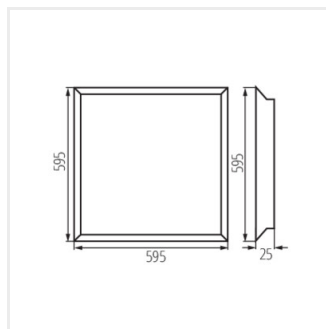

BLINGO LED

Vstavaný LED panel

BLINGO 34W 4080 60